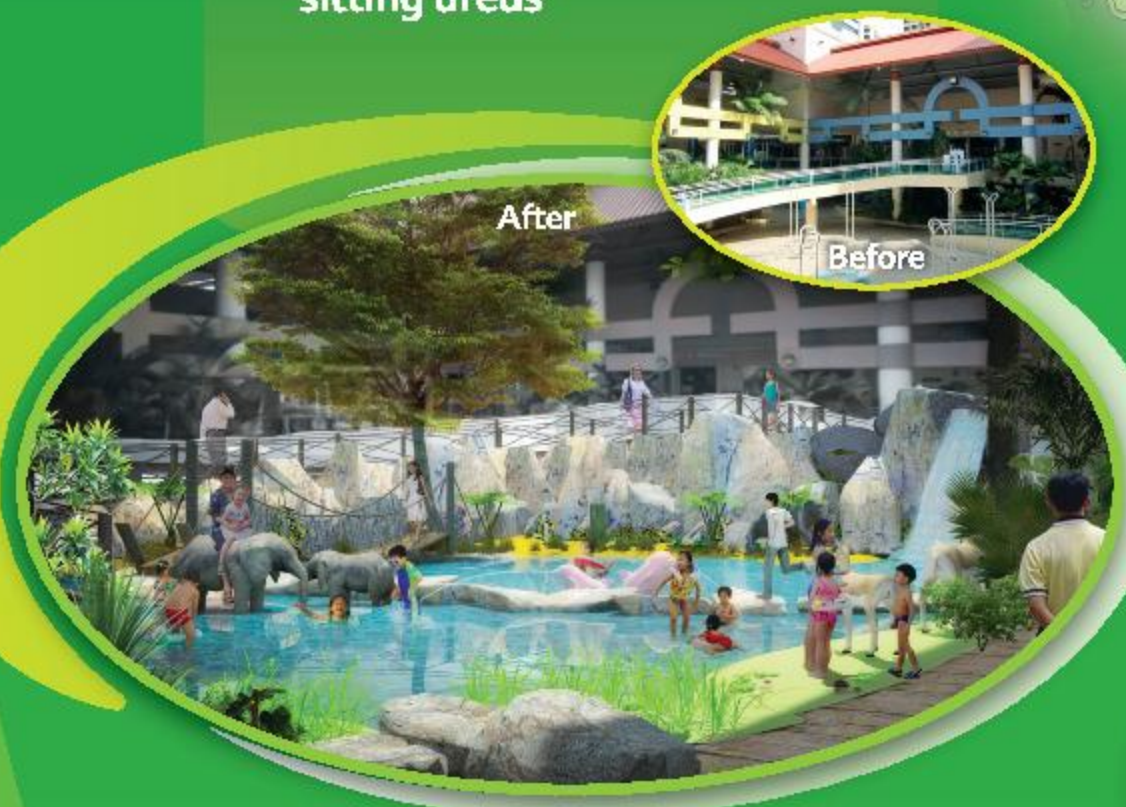

Activate the Town Centre & Neighbourhood Centres

Places to enhance community bonding

Teban Gardens

Teban Place

B Community Plaza

- New stage for performances

Neighbourhood Centre

A Community Focal Point

- New hardcourts, pavilions and street furniture

Neighbourhood Park

C Upgrade with modern facilities to meet multi-generational needs

Taman Jurong Neighbourhood Centre

Shopping Centre

A Central atrium improvements

- New water features such as fish pond with landscaping
- New wading pool for children
- Improvements to community sitting areas

Community Centre

B New shelter over basketball court

C New open-air stage and floor finishes over existing plaza

Boon Lay Shopping Centre

New facilities to complement Revitalisation of Shops (ROS) Scheme.

- New escalators
- Upgrading of 1st storey linkway to the hawker centre and 2nd storey bridge
- New floor finishes, landscaping and a stage for existing courtyard