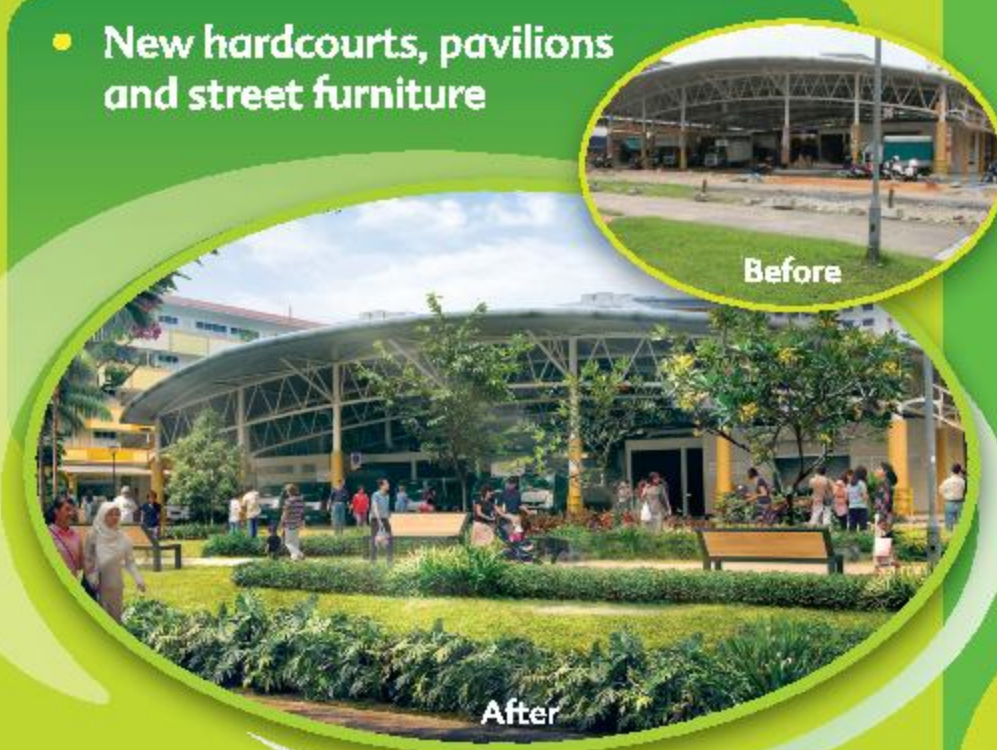

Activate the Town Centre & Neighbourhood Centres

Places to enhance community bonding

Teban Gardens

Teban Place

B Community Plaza

- New stage for performances

Neighbourhood Centre

A Community Focal Point

- New hardcourts, pavilions and street furniture

Neighbourhood Park

C Upgrade with modern facilities to meet multi-generational needs

Taman Jurong Neighbourhood Centre

Shopping Centre

A Central atrium improvements